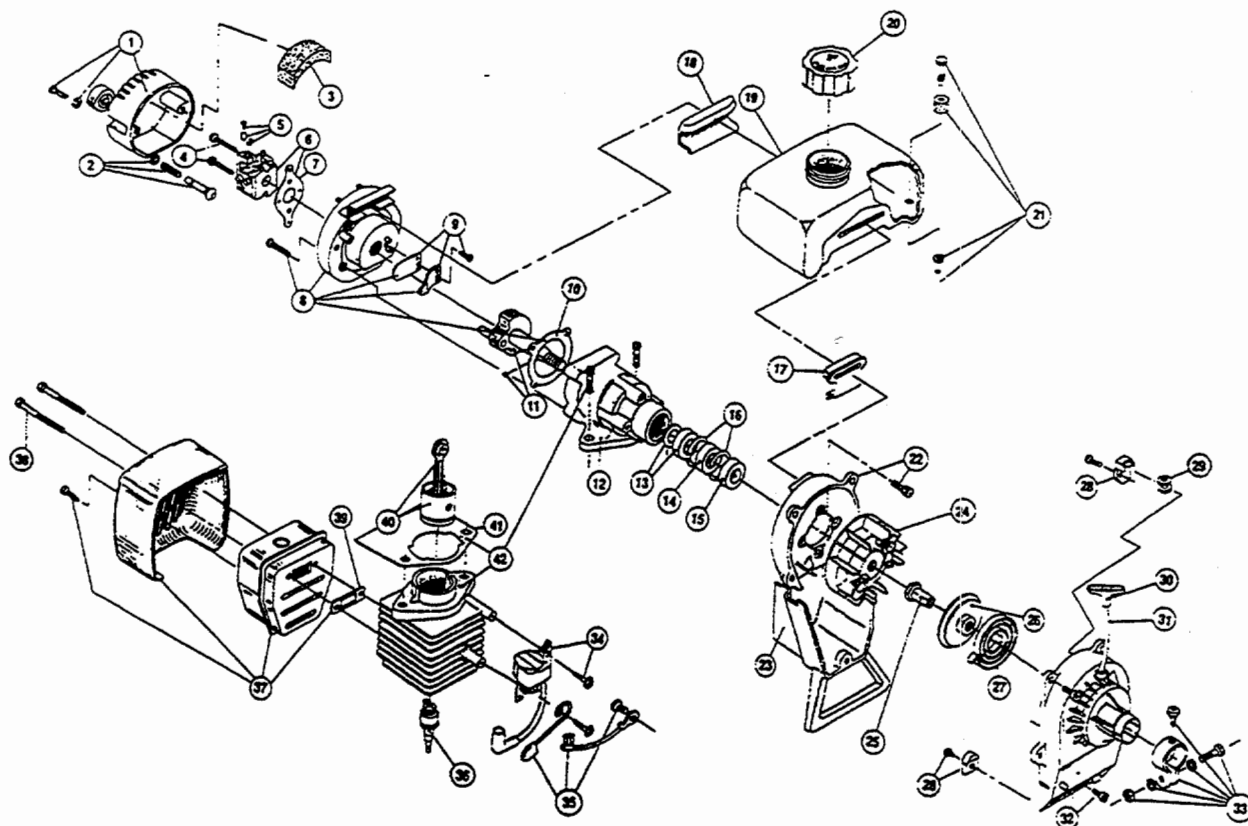

ENGINE PARTS - RYAN 264-3

Item	Part No.	Description	Item	Part No.	Description
1	683414	Carburetor/Air Cleaner Cover Assembly (includes items 2 and 3)	30	610300	Pull Handle
2	682052	Choke Knob Assembly	31	613103	Rope
3	610312	Air Cleaner Filter	32	153612	Starter Housing Assembly
4	682505	Carburetor Mounting Screw Assembly	33	153597	Upper Clamp Assembly
5	682048	Throttle Adjustment Assembly (Tillotson)	34	683390	Module Assembly
5	147640	Throttle Adjustment Assembly (Walbro)	35	153611	Switch Assembly
5	180092	Throttle Adjustment Assembly (Zama)	36	610311	Spark Plug
6	180004	Carburetor Assembly	37	180119	Muffler Assembly
7	610675	Carburetor Gasket (10 pack)	38	147575	Muffler Mounting Bolt Assembly
8	180007	Carburetor Mount Assembly	39	610672	Exhaust Gasket (10 pack)
9	147573	Reed Assembly	40	180001	Piston and Rod Assembly
10	612115	Carburetor Mount Gasket (10 pack)	41	145564	Cylinder Gasket (10 pack)
11	180002	Power Shaft Assembly	42	147598	Cylinder Assembly
12	147015	Crankcase	*	180012	Engine Hardware Kit
13	682041	Inner Bearing Assembly	*	180011	Engine Gasket Kit
14	610309	Seal	*	153308	O.E.M. Carburetor Repair Kit (Walbro)
15	610308	Outer Bearing Assembly	*	147170	O.E.M. Carburetor Repair Kit (Tillotson)
16	682040	Snap Ring Assembly	*	180090	O.E.M. Carburetor Repair Kit (Zama)
17	145308	Front Mounting Pad	*	153309	Gasket-Diaphragm Repair Kit (Walbro)
18	612134	Rear Mounting Pad	*	147171	Gasket-Diaphragm Repair Kit (Tillotson)
19	180008	Fuel Tank Assembly (includes items 20 and 21)	*	180091	Gasket-Diaphragm Repair Kit (Zama)
20	180000	Fuel Cap Assembly	*	180013	Piston Ring
21	682039	Fuel Line Assembly	*	180010	Short Block Assembly (items 11-16, 36, 40-42)
22	153520	Shroud Assembly	*	180009	Crankcase Service Assembly (items 11-16)
23	153403	Shroud Extension and Stand	*	610676	Flywheel Key (10 pack)
24	153624	Flywheel Assembly	*	147544	Starter Housing Screw Set
25	610303	Square Drive Nut	*	not shown	
26	683856	Recoil Pulley Assembly			
27	613102	Recoil Spring			
28	153644	Pulley Retainer Assembly			
29	611061	Rope Guide			

The above part numbers are for serial numbers 009147701 thru 012003060.