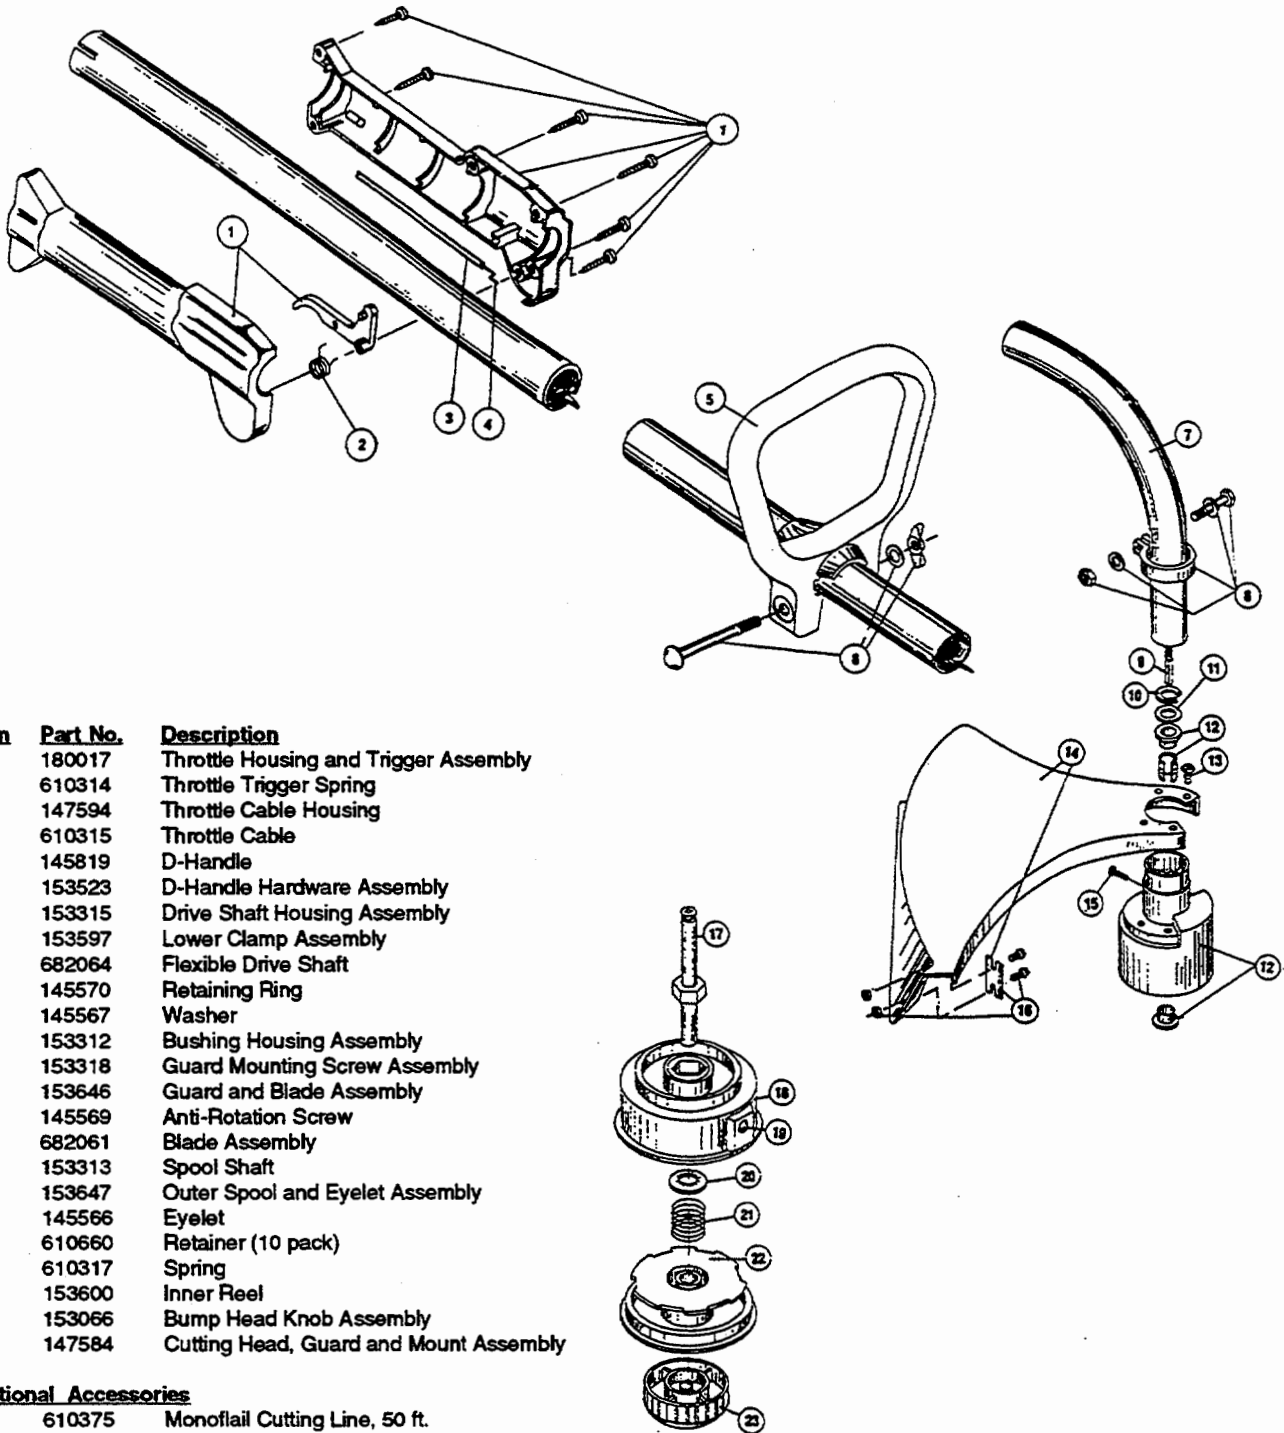

The above part numbers are for serial numbers 009147701 thru 012003060.

# BOOM & TRIMMER PARTS - RYAN 264-3

Item	Part No.	Description
1	180017	Throttle Housing and Trigger Assembly
2	610314	Throttle Trigger Spring
3	147594	Throttle Cable Housing
4	610315	Throttle Cable
5	145819	D-Handle
6	153523	D-Handle Hardware Assembly
7	153315	Drive Shaft Housing Assembly
8	153597	Lower Clamp Assembly
9	682064	Flexible Drive Shaft
10	145570	Retaining Ring
11	145567	Washer
12	153312	Bushing Housing Assembly
13	153318	Guard Mounting Screw Assembly
14	153646	Guard and Blade Assembly
15	145569	Anti-Rotation Screw
16	682061	Blade Assembly
17	153313	Spool Shaft
18	153647	Outer Spool and Eyelet Assembly
19	145566	Eyelet
20	610660	Retainer (10 pack)
21	610317	Spring
22	153600	Inner Reel
23	153066	Bump Head Knob Assembly
*	147584	Cutting Head, Guard and Mount Assembly